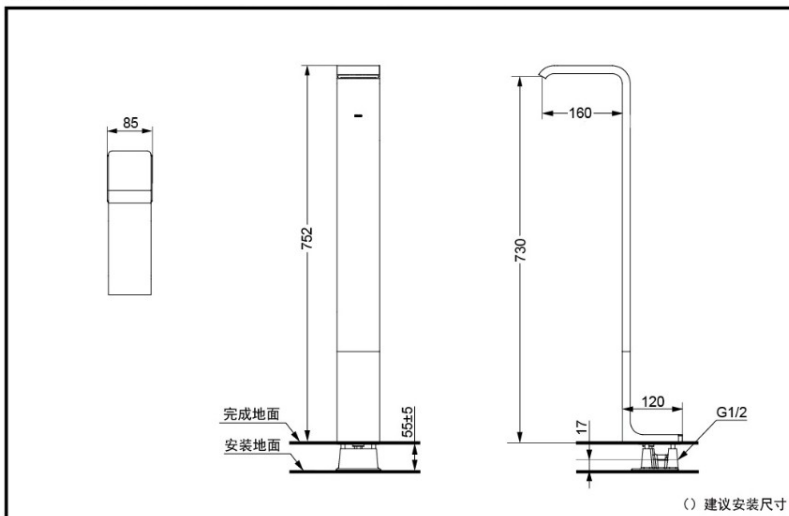

DBS118
DB252

FEATURES

- Simple but elegant appearance.
- User-friendly design.
- Cascade out.

DBS118 Standing Bathtub Faucet

*TOTO(CHINA) CO.,LTD. All rights reserved.

SPECIFICS

Water Supply:
0.05MPa(dynamic pressure) ~
1.0MPa(static pressure)